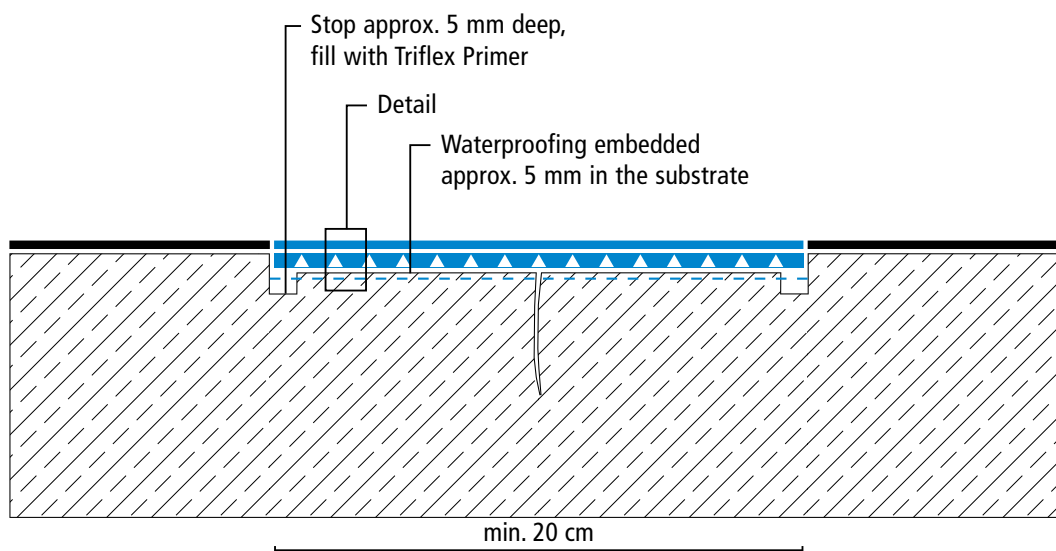

Partial waterproofing system (OS 10)

Triflex Crack Dressing

System drawings

Crack Dressing, version 1

System set-up – Detail

Drawing no.: Crack Dressing-1001

Partial waterproofing system (OS 10)

Triflex Crack Dressing