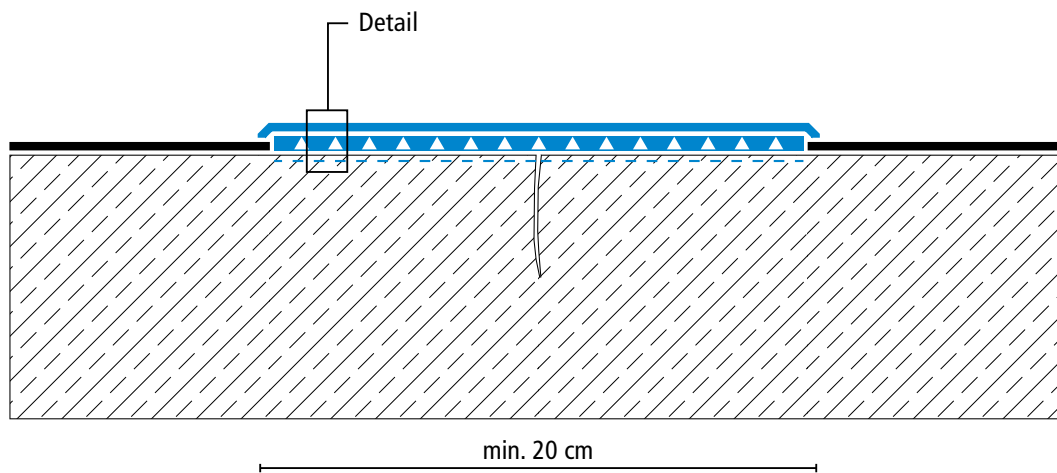

Partial waterproofing system (OS 10)

Triflex Crack Dressing

System drawings

Crack Dressing, version 1

System set-up – Detail

Drawing no.: Crack Dressing-1001

Partial waterproofing system (OS 10)

Triflex Crack Dressing

System drawings

Crack Dressing, version 2

System set-up – Detail

Drawing no.: Crack Dressing-1002

Partial waterproofing system (OS 10)

Triflex Crack Dressing

System drawings

Crack Dressing, version 3

System set-up – Detail

Drawing no.: Crack Dressing-1003