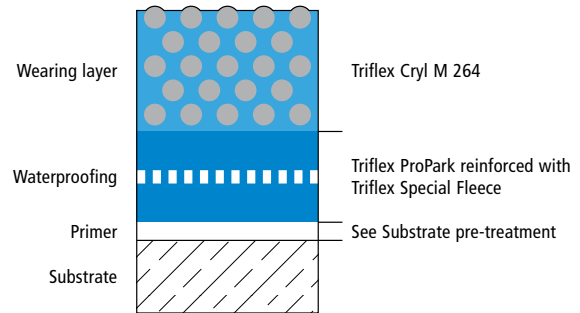

Partial waterproofing system (OS 10)

Triflex Crack Dressing

System drawings

Crack Dressing, version 1

System set-up – Detail

Drawing no.: Crack Dressing-1001

Partial waterproofing system (OS 10)

Triflex Crack Dressing