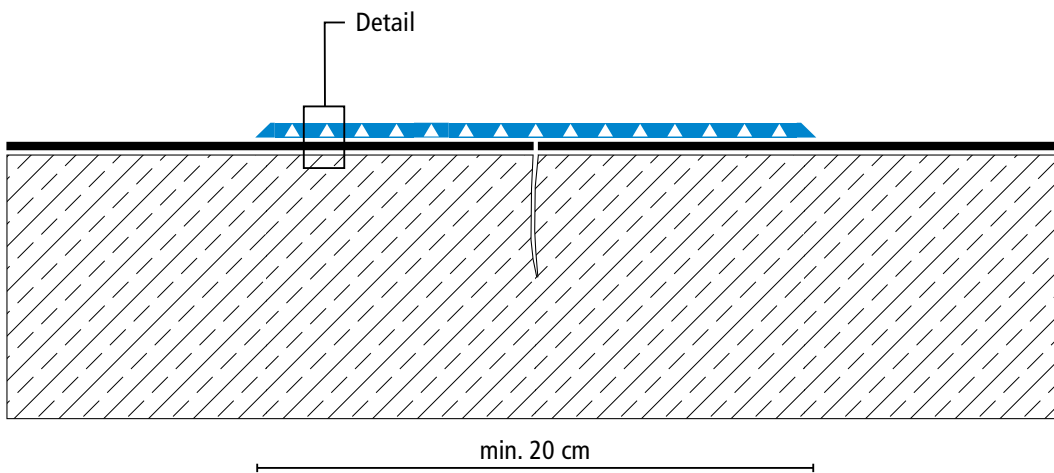

System drawings

Crack Dressing, version 2

System set-up – Detail

Drawing no.: Crack Dressing-1002

Partial waterproofing system (OS 10)

Triflex Crack Dressing

System drawings

Crack Dressing, version 3

System set-up – Detail

Drawing no.: Crack Dressing-1003